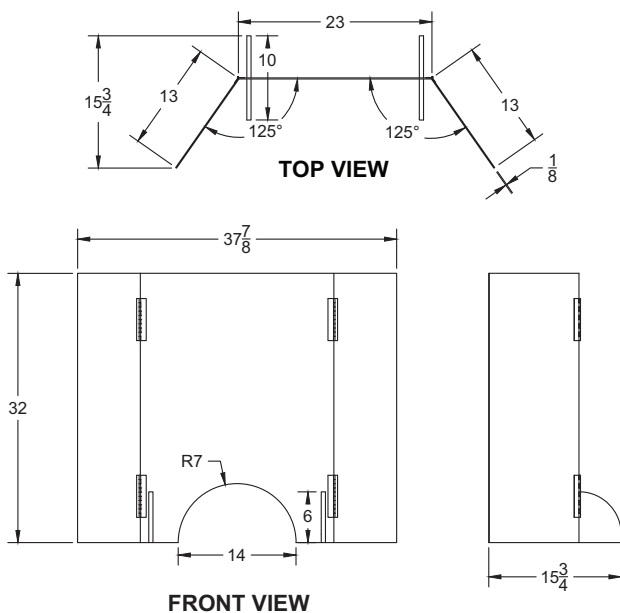

FEATURING:

1/8" Clear Cast Acrylic - Clear hinges - Full visibility - Ships flat
VINYL LOGO AND OR MESSAGING AVAILABLE.